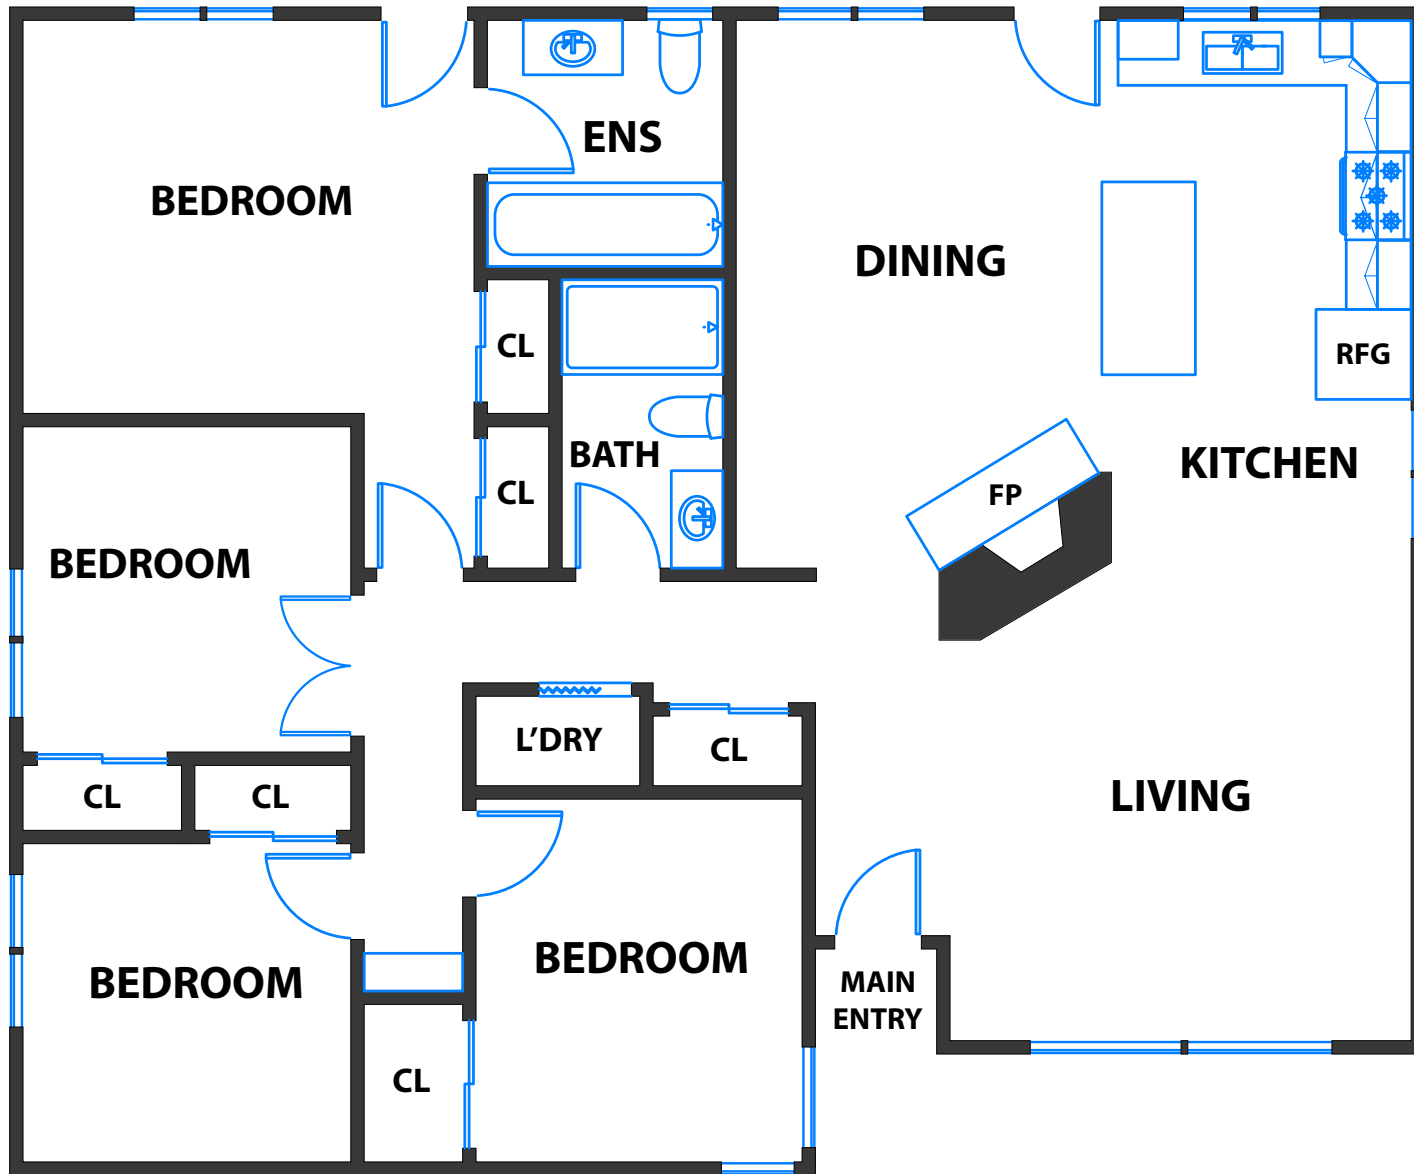

# 301 ARROWHEAD DRIVE, VALLEJO

**MAIN LEVEL**